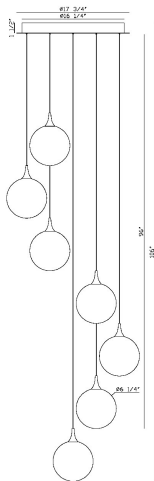

## PRODUCT DETAILS

No.	:	48930-024
Product Color	:	GOLD-BLACK MIX
Product Material	:	STEEL
Shade / Accent Colour	:	SMOKE
Shade / Accent Material	:	GLASS
Diameter	:	21"
Height	:	8.5"
Weight	:	11.4LBS

## LIGHT SOURCE DETAILS

Number of Bulbs	:	7
Light Source	:	LED
Light Source Type	:	INTEGRATED LED
Input Voltage	:	120V
Bulb Voltage	:	24V
Wattage	:	7 X 4.5W
Total Wattage	:	31.5W
Delivered Lumens	:	942LM
Kelvin	:	3000K
CRI	:	90
Bulb Included	:	YES
Dimmable	:	YES

## TECHNICAL DETAILS

Hanging Support Type	:	WIRE
Beam Angle	:	360