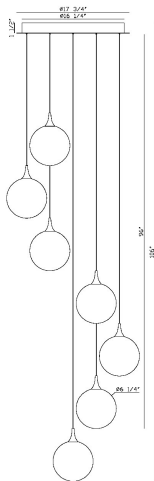

IISSA, 7-LIGHT 21" INTEGRATED LED MULTI DROP CHANDELIER

PRODUCT DETAILS

No.	:	48930-017
Product Color	:	GOLD-BLACK MIX
Product Material	:	STEEL
Shade / Accent Colour	:	CLEAR
Shade / Accent Material	:	GLASS
Diameter	:	21"
Height	:	8.5"
Weight	:	11.4LBS

LIGHT SOURCE DETAILS

Number of Bulbs	:	7
Light Source	:	LED
Light Source Type	:	INTEGRATED LED
Input Voltage	:	120V
Bulb Voltage	:	24V
Wattage	:	7 X 4.5W
Total Wattage	:	31.5W
Delivered Lumens	:	942LM
Kelvin	:	3000K
CRI	:	90
Bulb Included	:	YES
Dimmable	:	YES

TECHNICAL DETAILS

Hanging Support Type	:	WIRE
Beam Angle	:	360

PROJECT INFORMATION

Job Name: Date: Type:

Comments: