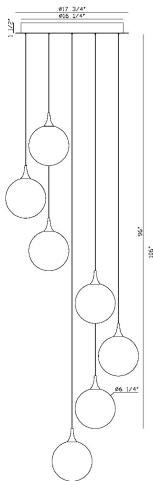

IISSA, 7-LIGHT 21" INTEGRATED LED MULTI DROP CHANDELIER

PRODUCT DETAILS

No.	:	48928-045
Product Color	:	GOLD
Product Material	:	STEEL
Shade / Accent Colour	:	MIXED
Shade / Accent Material	:	GLASS
Diameter	:	21"
Height	:	8.5"
Weight	:	11.4LBS

LIGHT SOURCE DETAILS

Number of Bulbs	:	7
Light Source	:	LED
Light Source Type	:	INTEGRATED LED
Input Voltage	:	120V
Bulb Voltage	:	24V
Wattage	:	7 X 4.5W
Total Wattage	:	31.5W
Delivered Lumens	:	942LM
Kelvin	:	3000K
CRI	:	90
Bulb Included	:	YES
Dimmable	:	YES

OPTIONS AVAILABLE

ITEM NO.	FINISH	SHADE
48928-014	GOLD	GLOBE CLEAR GLASS
48928-021	GOLD	GLOBE SMOKED GLASS
48928-038	GOLD	GLOBE AMBER GLASS
48928-045	GOLD	GLOBE MIXED GLASS

TECHNICAL DETAILS

Hanging Support Type	:	WIRE
Beam Angle	:	360