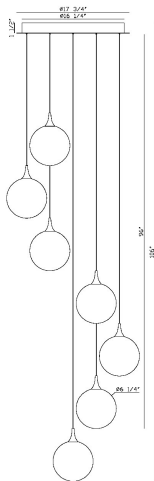

IISSA, 7-LIGHT 21" INTEGRATED LED MULTI DROP CHANDELIER

PRODUCT DETAILS

| | | |
|-------------------------|---|-----------|
| No. | : | 48928-038 |
| Product Color | : | GOLD |
| Product Material | : | STEEL |
| Shade / Accent Colour | : | AMBER |
| Shade / Accent Material | : | GLASS |
| Diameter | : | 21" |
| Height | : | 8.5" |
| Weight | : | 11.4LBS |

LIGHT SOURCE DETAILS

| | | |
|-------------------|---|----------------|
| Number of Bulbs | : | 7 |
| Light Source | : | LED |
| Light Source Type | : | INTEGRATED LED |
| Input Voltage | : | 120V |
| Bulb Voltage | : | 24V |
| Wattage | : | 7 X 4.5W |
| Total Wattage | : | 31.5W |
| Delivered Lumens | : | 942LM |
| Kelvin | : | 3000K |
| CRI | : | 90 |
| Bulb Included | : | YES |
| Dimmable | : | YES |

TECHNICAL DETAILS

| | | |
|----------------------|---|------|
| Hanging Support Type | : | WIRE |
| Beam Angle | : | 360 |

PROJECT INFORMATION

Job Name: Date: Type:

Comments: