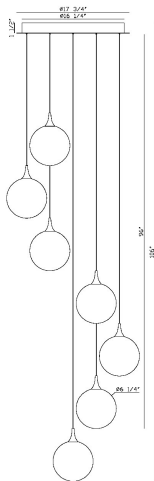

### PRODUCT DETAILS

No.	:	48928-021
Product Color	:	GOLD
Product Material	:	STEEL
Shade / Accent Colour	:	SMOKE
Shade / Accent Material	:	GLASS
Diameter	:	21"
Height	:	8.5"
Weight	:	11.4LBS

### LIGHT SOURCE DETAILS

Number of Bulbs	:	7
Light Source	:	LED
Light Source Type	:	INTEGRATED LED
Input Voltage	:	120V
Bulb Voltage	:	24V
Wattage	:	7 X 4.5W
Total Wattage	:	31.5W
Delivered Lumens	:	942LM
Kelvin	:	3000K
CRI	:	90
Bulb Included	:	YES
Dimmable	:	YES

### TECHNICAL DETAILS

Hanging Support Type	:	WIRE
Beam Angle	:	360