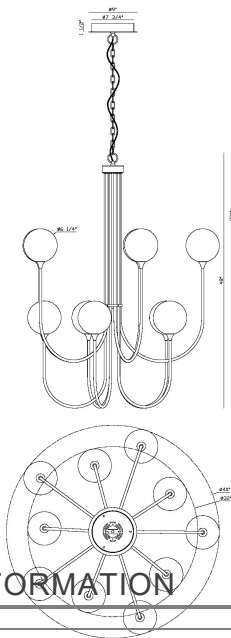

IISSA, 10-LIGHT 40" INTEGRATED LED GRAND CHANDELIER

PRODUCT DETAILS

No.	:	48926-027
Product Color	:	MATTE BLACK
Product Material	:	STEEL
Shade / Accent Colour	:	SMOKE
Shade / Accent Material	:	GLASS
Diameter	:	40"
Height	:	48"
Weight	:	24.4LBS

LIGHT SOURCE DETAILS

Number of Bulbs	:	10
Light Source	:	LED
Light Source Type	:	INTEGRATED LED
Input Voltage	:	120V
Bulb Voltage	:	36V
Wattage	:	10 X 4.5W
Total Wattage	:	45W
Delivered Lumens	:	1760LM
Kelvin	:	3000K
CRI	:	90
Bulb Included	:	YES
Dimmable	:	YES

OPTIONS AVAILABLE

ITEM NO.	FINISH	SHADE
48926-010	MATTE BLACK	GLOBE CLEAR GLASS
48926-027	MATTE BLACK	GLOBE SMOKED GLASS
48926-032	MATTE BLACK	GLOBE AMBER GLASS

TECHNICAL DETAILS

Hanging Support Type	:	CHAIN
Hanging Support Length	:	180"
Beam Angle	:	360