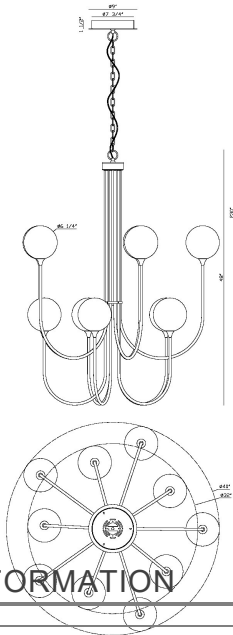

IISSA, 10-LIGHT 40" INTEGRATED LED GRAND CHANDELIER

PRODUCT DETAILS

No.	:	48926-010
Product Color	:	MATTE BLACK
Product Material	:	STEEL
Shade / Accent Colour	:	CLEAR
Shade / Accent Material	:	GLASS
Diameter	:	40"
Height	:	48"
Weight	:	24.4LBS

LIGHT SOURCE DETAILS

Number of Bulbs	:	10
Light Source	:	LED
Light Source Type	:	INTEGRATED LED
Input Voltage	:	120V
Bulb Voltage	:	36V
Wattage	:	10 X 4.5W
Total Wattage	:	45W
Delivered Lumens	:	1760LM
Kelvin	:	3000K
CRI	:	90
Bulb Included	:	YES
Dimmable	:	YES

OPTIONS AVAILABLE

ITEM NO.	FINISH	SHADE
48926-010	MATTE BLACK	GLOBE CLEAR GLASS
48926-027	MATTE BLACK	GLOBE SMOKED GLASS
48926-032	MATTE BLACK	GLOBE AMBER GLASS

TECHNICAL DETAILS

Hanging Support Type	:	CHAIN
Hanging Support Length	:	180"
Beam Angle	:	360