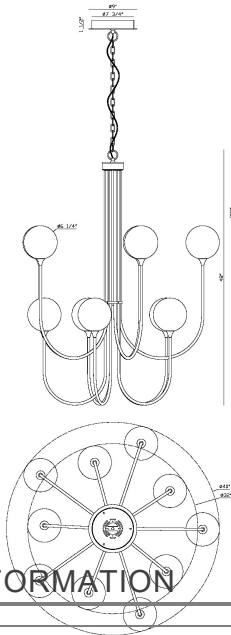

### PRODUCT DETAILS

No.	:	48925-036
Product Color	:	GOLD
Product Material	:	STEEL
Shade / Accent Colour	:	AMBER
Shade / Accent Material	:	GLASS
Diameter	:	40"
Height	:	48"
Weight	:	24.4LBS

### LIGHT SOURCE DETAILS

Number of Bulbs	:	10
Light Source	:	LED
Light Source Type	:	INTEGRATED LED
Input Voltage	:	120V
Bulb Voltage	:	36V
Wattage	:	10 X 4.5W
Total Wattage	:	45W
Delivered Lumens	:	971LM
Kelvin	:	3000K
CRI	:	90
Bulb Included	:	YES
Dimmable	:	YES

### TECHNICAL DETAILS

Hanging Support Type	:	CHAIN
Hanging Support Length	:	180"
Beam Angle	:	360