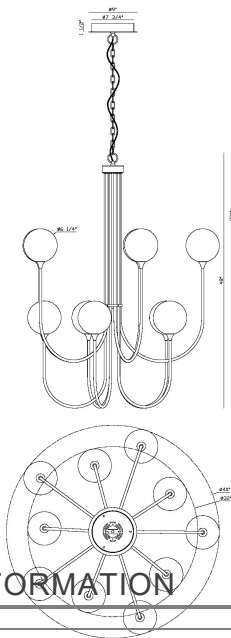

IISSA, 10-LIGHT 40" INTEGRATED LED GRAND CHANDELIER

PRODUCT DETAILS

No.	:	48925-020
Product Color	:	GOLD
Product Material	:	STEEL
Shade / Accent Colour	:	SMOKE
Shade / Accent Material	:	GLASS
Diameter	:	40"
Height	:	48"
Weight	:	24.4LBS

LIGHT SOURCE DETAILS

Number of Bulbs	:	10
Light Source	:	LED
Light Source Type	:	INTEGRATED LED
Input Voltage	:	120V
Bulb Voltage	:	36V
Wattage	:	10 X 4.5W
Total Wattage	:	45W
Delivered Lumens	:	971LM
Kelvin	:	3000K
CRI	:	90
Bulb Included	:	YES
Dimmable	:	YES

OPTIONS AVAILABLE

ITEM NO.	FINISH	SHADE
48925-013	GOLD	GLOBE CLEAR GLASS
48925-020	GOLD	GLOBE SMOKED GLASS
48925-036	GOLD	GLOBE AMBER GLASS

TECHNICAL DETAILS

Hanging Support Type	:	CHAIN
Hanging Support Length	:	180"
Beam Angle	:	360