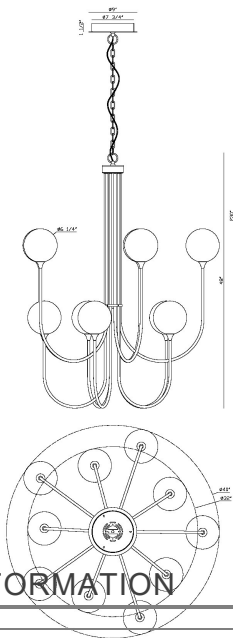

IISSA, 10-LIGHT 40" INTEGRATED LED GRAND CHANDELIER

PRODUCT DETAILS

No.	:	48925-013
Product Color	:	GOLD
Product Material	:	STEEL
Shade / Accent Colour	:	CLEAR
Shade / Accent Material	:	GLASS
Diameter	:	40"
Height	:	48"
Weight	:	24.4LBS

LIGHT SOURCE DETAILS

Number of Bulbs	:	10
Light Source	:	LED
Light Source Type	:	INTEGRATED LED
Input Voltage	:	120V
Bulb Voltage	:	36V
Wattage	:	10 X 4.5W
Total Wattage	:	45W
Delivered Lumens	:	971LM
Kelvin	:	3000K
CRI	:	90
Bulb Included	:	YES
Dimmable	:	YES

OPTIONS AVAILABLE

ITEM NO.	FINISH	SHADE
48925-013	GOLD	GLOBE CLEAR GLASS
48925-020	GOLD	GLOBE SMOKED GLASS
48925-036	GOLD	GLOBE AMBER GLASS

TECHNICAL DETAILS

Hanging Support Type	:	CHAIN
Hanging Support Length	:	180"
Beam Angle	:	360