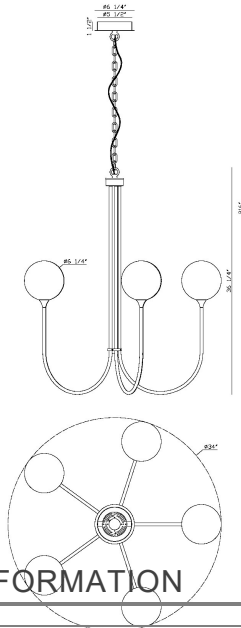

IISSA, 5-LIGHT 34" INTEGRATED LED CHANDELIER

PRODUCT DETAILS

No.	:	48923-026
Product Color	:	MATTE BLACK
Product Material	:	STEEL
Shade / Accent Colour	:	SMOKE
Shade / Accent Material	:	GLASS
Diameter	:	34"
Height	:	36"
Weight	:	13.6LBS

LIGHT SOURCE DETAILS

Number of Bulbs	:	5
Light Source	:	LED
Light Source Type	:	INTEGRATED LED
Input Voltage	:	120V
Bulb Voltage	:	36V
Wattage	:	5 X 4W
Total Wattage	:	20W
Delivered Lumens	:	956LM
Kelvin	:	3000K
CRI	:	90
Bulb Included	:	YES
Dimmable	:	YES

OPTIONS AVAILABLE

ITEM NO.	FINISH	SHADE
48923-019	MATTE BLACK	GLOBE CLEAR GLASS
48923-026	MATTE BLACK	GLOBE SMOKED GLASS
48923-039	MATTE BLACK	GLOBE AMBER GLASS

TECHNICAL DETAILS

Hanging Support Type	:	CHAIN
Hanging Support Length	:	180"
Beam Angle	:	360