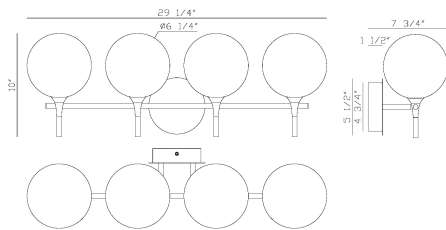

IISSA, 4-LIGHT 29.5" INTEGRATED LED VANITY

PRODUCT DETAILS

No.	:	48918-039
Product Color	:	MATTE BLACK
Product Material	:	STEEL
Shade / Accent Colour	:	AMBER
Shade / Accent Material	:	GLASS
Length	:	29.5"
Width	:	7.75"
Height	:	10.25"
Weight	:	4.2LBS

OPTIONS AVAILABLE

ITEM NO.	FINISH	SHADE
48918-015	MATTE BLACK	GLOBE CLEAR GLASS
48918-022	MATTE BLACK	GLOBE SMOKED GLASS
48918-039	MATTE BLACK	GLOBE AMBER GLASS

TECHNICAL DETAILS

Hanging Support Type	:	J-BOX
Beam Angle	:	270