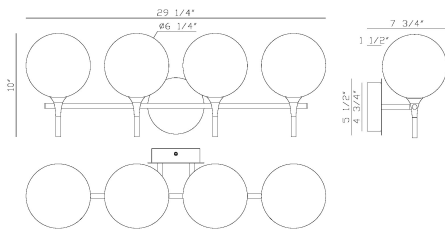

IISSA, 4-LIGHT 29.5" INTEGRATED LED VANITY

PRODUCT DETAILS

No.	:	48918-022
Product Color	:	MATTE BLACK
Product Material	:	STEEL
Shade / Accent Colour	:	SMOKE
Shade / Accent Material	:	GLASS
Length	:	29.5"
Width	:	7.75"
Height	:	10.25"
Weight	:	4.2LBS

OPTIONS AVAILABLE

ITEM NO.	FINISH	SHADE
48918-015	MATTE BLACK	GLOBE CLEAR GLASS
48918-022	MATTE BLACK	GLOBE SMOKED GLASS
48918-039	MATTE BLACK	GLOBE AMBER GLASS

TECHNICAL DETAILS

Hanging Support Type	:	J-BOX
Beam Angle	:	270