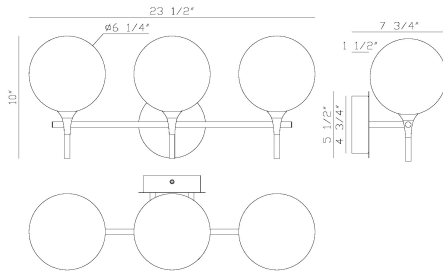

IISSA, 3-LIGHT 23.625" INTEGRATED LED VANITY

PRODUCT DETAILS

No.	:	48915-014
Product Color	:	MATTE BLACK
Product Material	:	STEEL
Shade / Accent Colour	:	CLEAR
Shade / Accent Material	:	GLASS
Length	:	23.625"
Width	:	7.75"
Height	:	10.25"
Weight	:	3.9LBS

OPTIONS AVAILABLE

ITEM NO.	FINISH	SHADE
48915-014	MATTE BLACK	GLOBE CLEAR GLASS
48915-021	MATTE BLACK	GLOBE SMOKED GLASS
48915-038	MATTE BLACK	GLOBE AMBER GLASS

TECHNICAL DETAILS

Hanging Support Type	:	J-BOX
Beam Angle	:	270