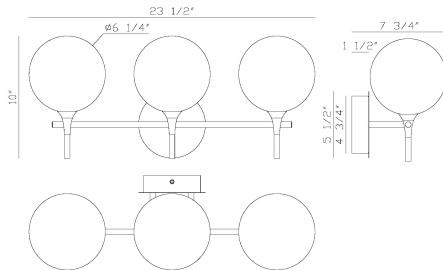

IISSA, 3-LIGHT 23.625" INTEGRATED LED VANITY

OPTIONS AVAILABLE

ITEM NO.	FINISH	SHADE
48913-010	GOLD	GLOBE CLEAR GLASS
48913-027	GOLD	GLOBE SMOKED GLASS
48913-034	GOLD	GLOBE AMBER GLASS

PRODUCT DETAILS

No.	:	48913-034
Product Color	:	GOLD
Product Material	:	STEEL
Shade / Accent Colour	:	AMBER
Shade / Accent Material	:	GLASS
Length	:	23.625"
Width	:	7.75"
Height	:	10.25"
Weight	:	3.9LBS

LIGHT SOURCE DETAILS

Number of Bulbs	:	3
Light Source	:	LED
Light Source Type	:	INTEGRATED LED
Input Voltage	:	120V
Bulb Voltage	:	24V
Wattage	:	3 X 4W
Total Wattage	:	12W
Delivered Lumens	:	636LM
Kelvin	:	3000K
CRI	:	90
Bulb Included	:	YES
Dimmable	:	YES

TECHNICAL DETAILS

Hanging Support Type	:	J-BOX
Beam Angle	:	270

PROJECT INFORMATION

 Job Name: Date: Type:

 Comments: