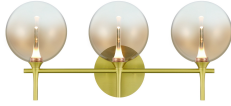

IISSA, 3-LIGHT 23.625" INTEGRATED LED VANITY

OPTIONS AVAILABLE

ITEM NO.	FINISH	SHADE
48913-010	GOLD	GLOBE CLEAR GLASS
48913-027	GOLD	GLOBE SMOKED GLASS
48913-034	GOLD	GLOBE AMBER GLASS

PRODUCT DETAILS

No.	:	48913-034
Product Color	:	GOLD
Product Material	:	STEEL
Shade / Accent Colour	:	AMBER
Shade / Accent Material	:	GLASS
Length	:	23.625"
Width	:	7.75"
Height	:	10.25"
Weight	:	3.9LBS

LIGHT SOURCE DETAILS

Number of Bulbs	:	3
Light Source	:	LED
Light Source Type	:	INTEGRATED LED
Input Voltage	:	120V
Bulb Voltage	:	24V
Wattage	:	3 X 4W
Total Wattage	:	12W
Delivered Lumens	:	636LM
Kelvin	:	3000K
CRI	:	90
Bulb Included	:	YES
Dimmable	:	YES

TECHNICAL DETAILS

Hanging Support Type	:	J-BOX
Beam Angle	:	270

PROJECT INFORMATION

 Job Name: Date: Type:

 Comments: