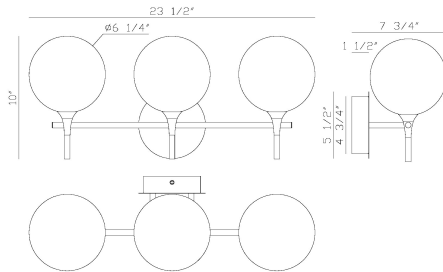

IISSA, 3-LIGHT 23.625" INTEGRATED LED VANITY

PRODUCT DETAILS

No.	:	48913-027
Product Color	:	GOLD
Product Material	:	STEEL
Shade / Accent Colour	:	SMOKE
Shade / Accent Material	:	GLASS
Length	:	23.625"
Width	:	7.75"
Height	:	10.25"
Weight	:	3.9LBS

OPTIONS AVAILABLE

ITEM NO.	FINISH	SHADE
48913-010	GOLD	GLOBE CLEAR GLASS
48913-027	GOLD	GLOBE SMOKED GLASS
48913-034	GOLD	GLOBE AMBER GLASS

LIGHT SOURCE DETAILS

Number of Bulbs	:	3
Light Source	:	LED
Light Source Type	:	INTEGRATED LED
Input Voltage	:	120V
Bulb Voltage	:	24V
Wattage	:	3 X 4W
Total Wattage	:	12W
Delivered Lumens	:	636LM
Kelvin	:	3000K
CRI	:	90
Bulb Included	:	YES
Dimmable	:	YES

TECHNICAL DETAILS

Hanging Support Type	:	J-BOX
Beam Angle	:	270

PROJECT INFORMATION

 Job Name: Date: Type:

 Comments: