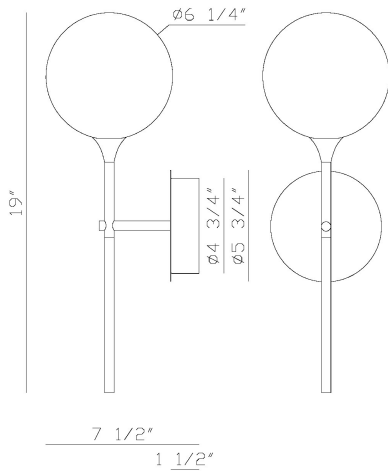

IISSA, 19" INTEGRATED LED WALL SCONCE

PRODUCT DETAILS

No.	:	48912-013
Product Color	:	MATTE BLACK
Product Material	:	STEEL
Shade / Accent Colour	:	CLEAR
Shade / Accent Material	:	GLASS
Length	:	5.5"
Width	:	7.75"
Height	:	19"
Weight	:	2LBS

LIGHT SOURCE DETAILS

Number of Bulbs	:	1
Light Source	:	LED
Light Source Type	:	INTEGRATED LED
Bulb Voltage	:	24V
Wattage	:	1 X 4.5W
Total Wattage	:	4.5W
Delivered Lumens	:	202.5LM
Kelvin	:	3000K
CRI	:	90
Bulb Included	:	YES
Dimmable	:	YES

OPTIONS AVAILABLE

ITEM NO.	FINISH	SHADE
48912-013	MATTE BLACK	GLOBE CLEAR GLASS
48912-020	MATTE BLACK	GLOBE SMOKED GLASS
48912-037	MATTE BLACK	GLOBE AMBER GLASS

TECHNICAL DETAILS

Hanging Support Type	:	J-BOX
Beam Angle	:	270