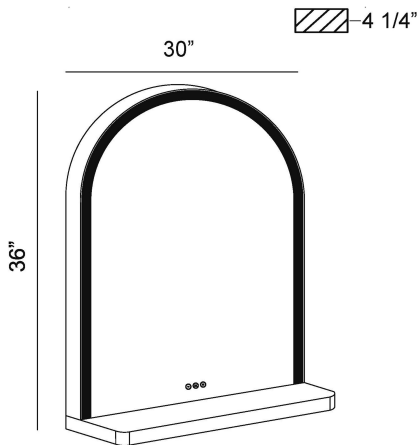

SERIN, 36" INTEGRATED LED MIRROR

PRODUCT DETAILS

No.	:	48519-014
Product Color	:	GOLD-BLACK
Shade / Accent Material	:	SILICONE
Width	:	30"
Height	:	36"
Ext	:	4.5"
Weight	:	23.1LBS

LIGHT SOURCE DETAILS

Number of Bulbs	:	1
Light Source Type	:	INTEGRATED LED
Bulb Voltage	:	24V
Socket Type	:	INTEGRATED
Wattage	:	1 X 33W
Total Wattage	:	33W
Delivered Lumens	:	1008LM
Kelvin	:	3000/4000/6500K
CRI	:	90
Bulb Included	:	YES
Dimmable	:	YES

OPTIONS AVAILABLE

ITEM NO.	FINISH	SHADE
48519-014	GOLD-BLACK	
48519-021	SATIN NICKEL-BLACK	

TECHNICAL DETAILS

Hanging Support Type	:	Z-BAR
IP Rating	:	IP22
Location	:	DAMP
Approval	:	
Beam Angle	:	180

PROJECT INFORMATION