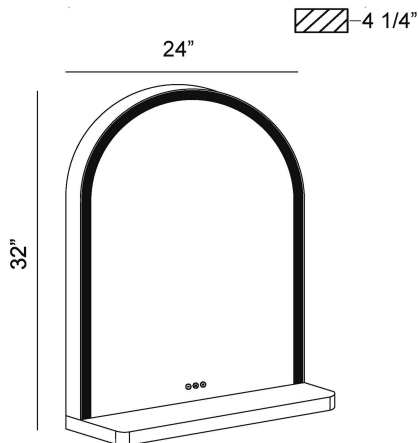

TECHNICAL DETAILS

Hanging Support Type	:	Z-BAR
IP Rating	:	IP22
Location	:	DAMP
Approval	:	
Beam Angle	:	180

PROJECT INFORMATION

Job Name: Date: Type:

Comments: