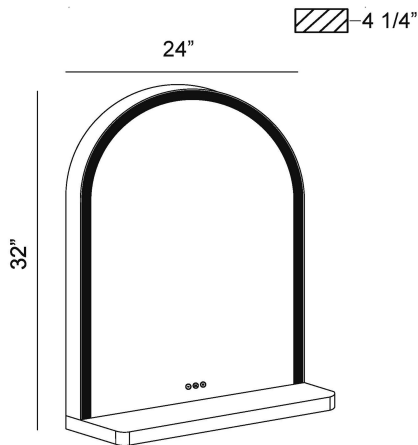

SERIN, 32" INTEGRATED LED MIRROR

PRODUCT DETAILS

No.	:	48518-017
Product Color	:	GOLD-BLACK
Shade / Accent Material	:	SILICONE
Width	:	24"
Height	:	32"
Ext	:	4.5"
Weight	:	17.4LBS

LIGHT SOURCE DETAILS

Number of Bulbs	:	1
Light Source Type	:	INTEGRATED LED
Bulb Voltage	:	24V
Socket Type	:	INTEGRATED
Wattage	:	1 X 27W
Total Wattage	:	27W
Delivered Lumens	:	800LM
Kelvin	:	3000/4000/6500K
CRI	:	90
Bulb Included	:	YES
Dimmable	:	YES

OPTIONS AVAILABLE

ITEM NO.	FINISH	SHADE
48518-017	GOLD-BLACK	
48518-024	SATIN NICKEL-BLACK	

TECHNICAL DETAILS

Hanging Support Type	:	Z-BAR
IP Rating	:	IP22
Location	:	DAMP
Approval	:	
Beam Angle	:	180

PROJECT INFORMATION