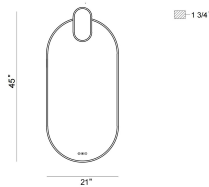

TECHNICAL DETAILS

Hanging Support Type	:	Z-BAR
IP Rating	:	IP22
Location	:	DAMP
Approval	:	☐
Beam Angle	:	360

PROJECT INFORMATION

Job Name: Date: Type:

Comments: