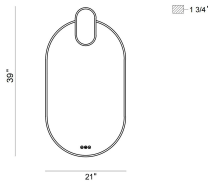

MRISSA, 39" INTEGRATED LED MIRROR

PRODUCT DETAILS

No.	:	48510-011
Product Color	:	GOLD
Shade / Accent Material	:	ALABASTER
Width	:	21"
Height	:	39"
Ext	:	1.5"
Weight	:	19.7LBS

LIGHT SOURCE DETAILS

Number of Bulbs	:	1
Light Source Type	:	INTEGRATED LED
Bulb Voltage	:	24V
Socket Type	:	INTEGRATED
Wattage	:	1 X 34W
Total Wattage	:	34W
Delivered Lumens	:	858LM
Kelvin	:	3000/4000/6500K
CRI	:	90
Bulb Included	:	YES
Dimmable	:	YES

OPTIONS AVAILABLE

ITEM NO.	FINISH	SHADE
48510-011	GOLD	
48510-028	MATTE BLACK	

TECHNICAL DETAILS

Hanging Support Type	:	Z-BAR
IP Rating	:	IP22
Location	:	DAMP
Approval	:	<input type="checkbox"/>
Beam Angle	:	360