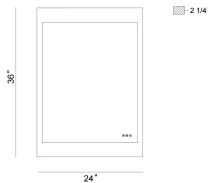

TECHNICAL DETAILS

Hanging Support Type	:	Z-BAR
IP Rating	:	IP22
Location	:	DAMP
Approval	:	
Beam Angle	:	360

PROJECT INFORMATION

Job Name: Date: Type:

Comments: