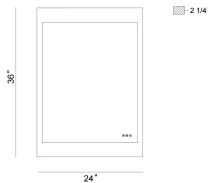

MOGANO, 36" INTEGRATED LED MIRROR

PRODUCT DETAILS

No.	:	48509-015
Product Color	:	DARK WALNUT
Product Material	:	WOOD
Shade / Accent Material	:	ACRYLIC
Width	:	24"
Height	:	36"
Ext	:	2"
Weight	:	29.6LBS

OPTIONS AVAILABLE

ITEM NO.	FINISH	SHADE
48509-015	DARK WALNUT	
48509-028	WHITE OAK	

TECHNICAL DETAILS

Hanging Support Type	:	Z-BAR
IP Rating	:	IP22
Location	:	DAMP
Approval	:	
Beam Angle	:	360

PROJECT INFORMATION