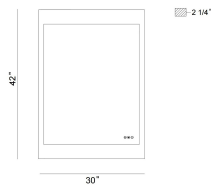

MOGANO, 42" INTEGRATED LED MIRROR

PRODUCT DETAILS

No.	:	48508-018
Product Color	:	DARK WALNUT
Product Material	:	WOOD
Shade / Accent Material	:	ACRYLIC
Width	:	30"
Height	:	42"
Ext	:	2"
Weight	:	39.6LBS

OPTIONS AVAILABLE

ITEM NO.	FINISH	SHADE
48508-018	DARK WALNUT	
48508-022	WHITE OAK	

TECHNICAL DETAILS

Hanging Support Type	:	Z-BAR
IP Rating	:	IP22
Location	:	DAMP
Approval	:	
Beam Angle	:	360

PROJECT INFORMATION