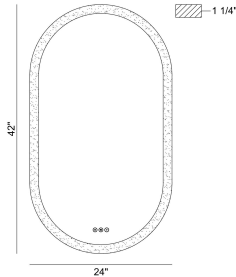

ESLO, 42IN INTEGRATED LED MIRROR

PRODUCT DETAILS

No.	:	47569-010
Product Color	:	MIRROR
Shade / Accent Colour	:	FROSTED
Shade / Accent Material	:	GLASS
Diameter	:	24"
Height	:	42"
Overall Height	:	42"
Ext	:	2"
Weight	:	19.8LBS

LIGHT SOURCE DETAILS

Number of Bulbs	:	1
Light Source	:	LED
Light Source Type	:	INTEGRATED LED
Input Voltage	:	120V
Bulb Voltage	:	24V
Socket Type	:	INTEGRATED
Wattage	:	1 X 36W
Total Wattage	:	36W
Delivered Lumens	:	1436LM
Kelvin	:	3000/4500/6400K
CRI	:	90
Bulb Included	:	YES
Dimmable	:	YES

OPTIONS AVAILABLE

ITEM NO.	FINISH	SHADE
47569-010	MIRROR	FROSTED

TECHNICAL DETAILS

Hanging Support Type	:	Z-BAR
IP Rating	:	IP22
Approval	:	<input type="checkbox"/>
Beam Angle	:	270

PROJECT INFORMATION

 Job Name: Date: Type: