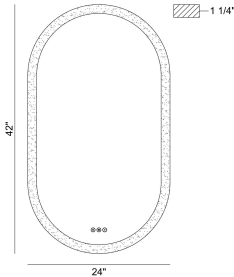

OPTIONS AVAILABLE

ITEM NO.	FINISH	SHADE
47569-010	MIRROR	FROSTED