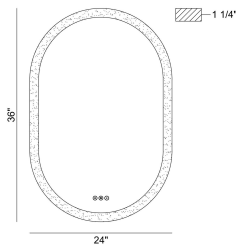

## ESLO, 36IN INTEGRATED LED MIRROR

### PRODUCT DETAILS

No.	:	47568-013
Product Color	:	MIRROR
Shade / Accent Colour	:	FROSTED
Shade / Accent Material	:	GLASS
Diameter	:	24"
Height	:	36"
Overall Height	:	36"
Ext	:	2"
Weight	:	17.6LBS

### TECHNICAL DETAILS

Hanging Support Type	:	Z-BAR
IP Rating	:	IP22
Approval	:	
Beam Angle	:	270