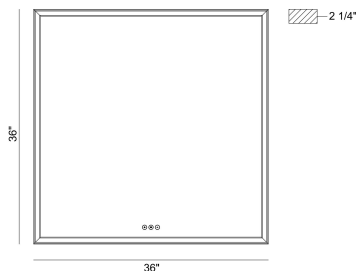

TECHNICAL DETAILS

Hanging Support Type	:	Z-BAR
IP Rating	:	IP22
Approval	:	
Beam Angle	:	270

PROJECT INFORMATION

Job Name: Date: Type:

Comments: