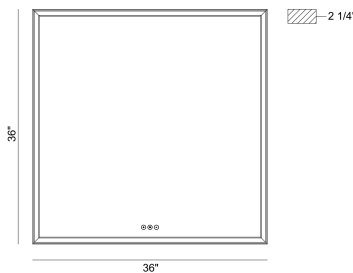

TECHNICAL DETAILS

Hanging Support Type	:	Z-BAR
IP Rating	:	IP22
Approval	:	
Beam Angle	:	270

PROJECT INFORMATION

Job Name: Date: Type:

Comments: