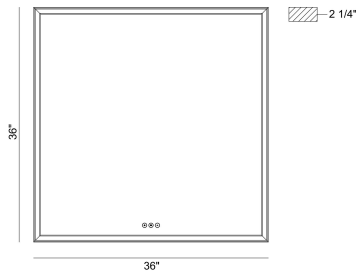

TECHNICAL DETAILS

Hanging Support Type	:	Z-BAR
IP Rating	:	IP22
Approval	:	
Beam Angle	:	270

PROJECT INFORMATION

Job Name: Date: Type:

Comments: