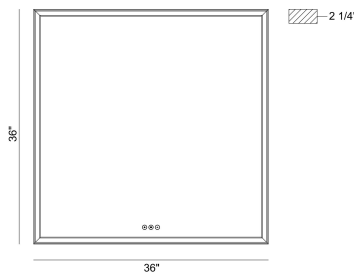

TECHNICAL DETAILS

Hanging Support Type	:	Z-BAR
IP Rating	:	IP22
Approval	:	
Beam Angle	:	270

PROJECT INFORMATION

Job Name: Date: Type:

Comments: