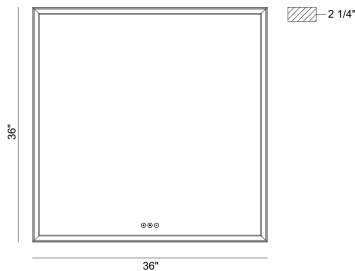

TECHNICAL DETAILS

Hanging Support Type	:	Z-BAR
IP Rating	:	IP22
Approval	:	
Beam Angle	:	270

PROJECT INFORMATION

Job Name: Date: Type:

Comments: