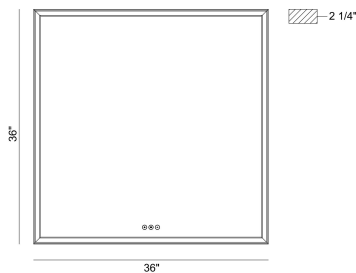

TECHNICAL DETAILS

Hanging Support Type	:	Z-BAR
IP Rating	:	IP22
Approval	:	
Beam Angle	:	270

PROJECT INFORMATION

Job Name: Date: Type:

Comments: