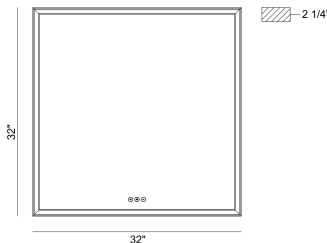

TECHNICAL DETAILS

Hanging Support Type	:	Z-BAR
IP Rating	:	IP22
Approval	:	
Beam Angle	:	270

PROJECT INFORMATION

Job Name: Date: Type:

Comments: