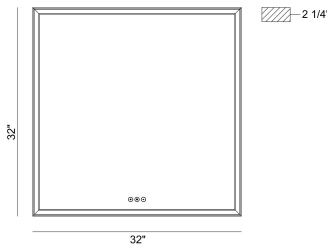

TECHNICAL DETAILS

Hanging Support Type	:	Z-BAR
IP Rating	:	IP44
Title 24	:	YES
Beam Angle	:	270

PROJECT INFORMATION

Job Name: Date: Type:

Comments: