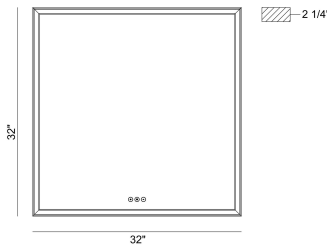

TECHNICAL DETAILS

Hanging Support Type	:	Z-BAR
IP Rating	:	IP22
Approval	:	
Beam Angle	:	270

PROJECT INFORMATION

Job Name: Date: Type:

Comments: