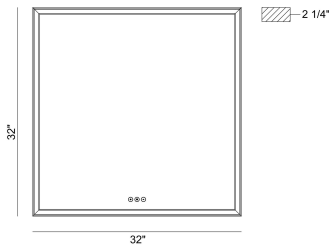

TECHNICAL DETAILS

Hanging Support Type	:	Z-BAR
IP Rating	:	IP22
Approval	:	
Beam Angle	:	270

PROJECT INFORMATION

Job Name: Date: Type:

Comments: