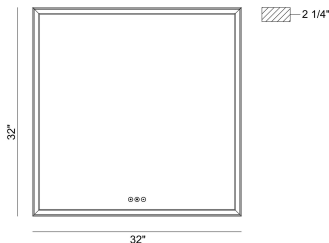

TECHNICAL DETAILS

Hanging Support Type	:	Z-BAR
IP Rating	:	IP22
Approval	:	
Beam Angle	:	270

PROJECT INFORMATION

Job Name: Date: Type:

Comments: