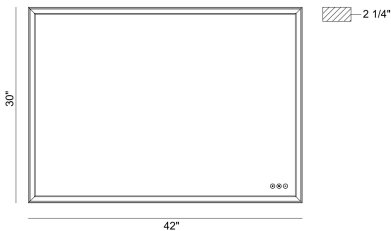

TECHNICAL DETAILS

Hanging Support Type	:	Z-BAR
IP Rating	:	IP22
Approval	:	
Beam Angle	:	270

PROJECT INFORMATION

Job Name: Date: Type:

Comments: