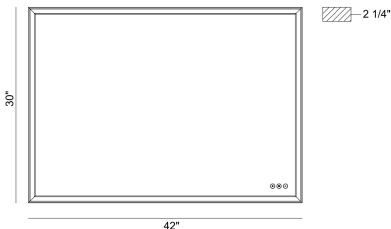

TECHNICAL DETAILS

Hanging Support Type	:	Z-BAR
IP Rating	:	IP22
Approval	:	
Beam Angle	:	270

PROJECT INFORMATION

Job Name: Date: Type:

Comments: