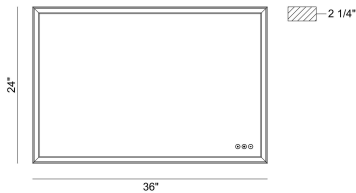

TECHNICAL DETAILS

Hanging Support Type	:	Z-BAR
IP Rating	:	IP22
Approval	:	
Beam Angle	:	270

PROJECT INFORMATION

Job Name: Date: Type:

Comments: