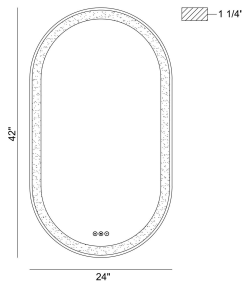

SARA, 42IN INTEGRATED LED MIRROR

PRODUCT DETAILS

No.	:	47563-025
Product Color	:	MATTE BLACK
Shade / Accent Colour	:	FROSTED
Shade / Accent Material	:	GLASS
Diameter	:	24"
Height	:	42"
Overall Height	:	42"
Ext	:	2"
Weight	:	22LBS

OPTIONS AVAILABLE

ITEM NO.	FINISH	SHADE
47563-018	MATTE SILVER	FROSTED
47563-025	MATTE BLACK	FROSTED

TECHNICAL DETAILS

Hanging Support Type	:	Z-BAR
IP Rating	:	IP22
Approval	:	<input type="checkbox"/>
Beam Angle	:	270