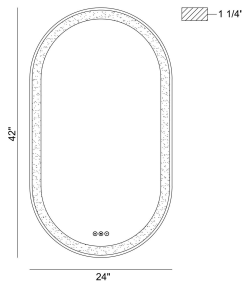

SARA, 42IN INTEGRATED LED MIRROR

PRODUCT DETAILS

No.	:	47563-025
Product Color	:	MATTE BLACK
Shade / Accent Colour	:	FROSTED
Shade / Accent Material	:	GLASS
Diameter	:	24"
Height	:	42"
Overall Height	:	42"
Ext	:	2"
Weight	:	22LBS

OPTIONS AVAILABLE

ITEM NO.	FINISH	SHADE
47563-018	MATTE SILVER	FROSTED
47563-025	MATTE BLACK	FROSTED

TECHNICAL DETAILS

Hanging Support Type	:	Z-BAR
IP Rating	:	IP22
Approval	:	
Beam Angle	:	270

PROJECT INFORMATION