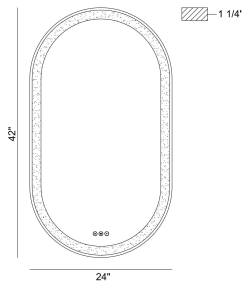

## SARA, 42IN INTEGRATED LED MIRROR

### PRODUCT DETAILS

No.	:	47563-018
Product Color	:	MATTE SILVER
Shade / Accent Colour	:	FROSTED
Shade / Accent Material	:	GLASS
Diameter	:	24"
Height	:	42"
Overall Height	:	42"
Ext	:	2"
Weight	:	22LBS

### TECHNICAL DETAILS

Hanging Support Type	:	Z-BAR
IP Rating	:	IP22
Approval	:	
Beam Angle	:	270