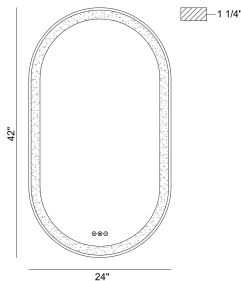

TECHNICAL DETAILS

Hanging Support Type	:	Z-BAR
IP Rating	:	IP22
Approval	:	☐
Beam Angle	:	270

PROJECT INFORMATION

Job Name: Date: Type:

Comments: