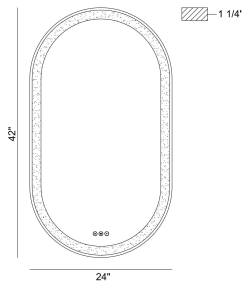

TECHNICAL DETAILS

Hanging Support Type	:	Z-BAR
IP Rating	:	IP22
Approval	:	
Beam Angle	:	270

PROJECT INFORMATION

Job Name: Date: Type:

Comments: