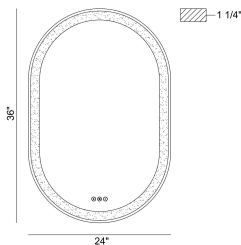

TECHNICAL DETAILS

Hanging Support Type	:	Z-BAR
IP Rating	:	IP22
Approval	:	
Beam Angle	:	270

PROJECT INFORMATION

Job Name: Date: Type:

Comments: