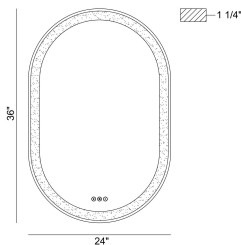

## SARA, 36IN INTEGRATED LED MIRROR

### PRODUCT DETAILS

No.	:	47562-028
Product Color	:	MATTE BLACK
Shade / Accent Colour	:	FROSTED
Shade / Accent Material	:	GLASS
Diameter	:	24"
Height	:	36"
Overall Height	:	36"
Ext	:	2"
Weight	:	19.8LBS

### TECHNICAL DETAILS

Hanging Support Type	:	Z-BAR
IP Rating	:	IP22
Approval	:	<input type="checkbox"/>
Beam Angle	:	270