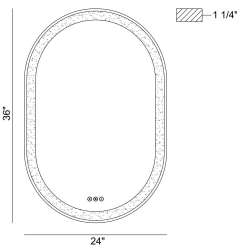

## SARA, 36IN INTEGRATED LED MIRROR

### PRODUCT DETAILS

No.	:	47562-011
Product Color	:	MATTE SILVER
Shade / Accent Colour	:	FROSTED
Shade / Accent Material	:	GLASS
Diameter	:	24"
Height	:	36"
Overall Height	:	36"
Ext	:	2"
Weight	:	19.8LBS

### TECHNICAL DETAILS

Hanging Support Type	:	Z-BAR
IP Rating	:	IP22
Approval	:	
Beam Angle	:	270