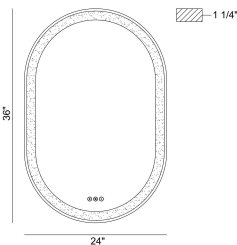

TECHNICAL DETAILS

Hanging Support Type	:	Z-BAR
IP Rating	:	IP22
Approval	:	
Beam Angle	:	270

PROJECT INFORMATION

Job Name: Date: Type:

Comments: