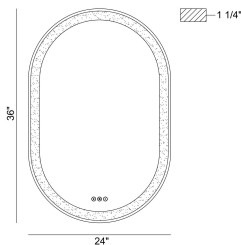

TECHNICAL DETAILS

Hanging Support Type	:	Z-BAR
IP Rating	:	IP22
Approval	:	☐
Beam Angle	:	270

PROJECT INFORMATION

Job Name: Date: Type:

Comments: