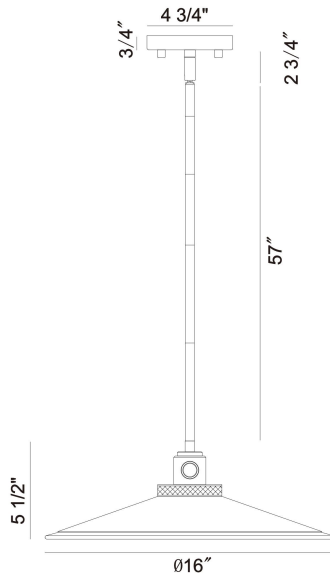

### PRODUCT DETAILS

No.	:	47405-011
Product Color	:	GOLD-BLACK MIX
Shade / Accent Colour	:	FROSTED
Shade / Accent Material	:	GLASS
Diameter	:	16"
Height	:	4.5"
Weight	:	10.8LBS
Shade Height	:	2"
Shade Diameter	:	16"

### LIGHT SOURCE DETAILS

Number of Bulbs	:	1
Light Source	:	LED
Light Source Type	:	INTEGRATED LED
Bulb Voltage	:	36V
Wattage	:	1 X 14W
Total Wattage	:	14W
Delivered Lumens	:	303LM
Kelvin	:	3000K
CRI	:	90
Bulb Included	:	YES
Dimmable	:	YES

### TECHNICAL DETAILS

Hanging Support Type	:	ROD
Canopy / Backplate Height	:	1.5"
Canopy / Backplate Dia.	:	4.75"
IP Rating	:	IP44
Beam Angle	:	180