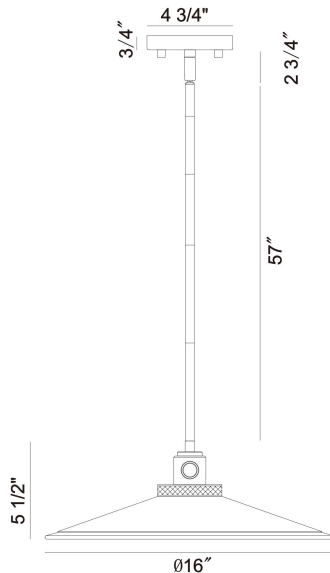

### PRODUCT DETAILS

|                         |   |                |
|-------------------------|---|----------------|
| No.                     | : | 47405-011      |
| Product Color           | : | GOLD-BLACK MIX |
| Shade / Accent Colour   | : | FROSTED        |
| Shade / Accent Material | : | GLASS          |
| Diameter                | : | 16"            |
| Height                  | : | 4.5"           |
| Weight                  | : | 10.8LBS        |
| Shade Height            | : | 2"             |
| Shade Diameter          | : | 16"            |

### LIGHT SOURCE DETAILS

|                   |   |                |
|-------------------|---|----------------|
| Number of Bulbs   | : | 1              |
| Light Source      | : | LED            |
| Light Source Type | : | INTEGRATED LED |
| Bulb Voltage      | : | 36V            |
| Wattage           | : | 1 X 14W        |
| Total Wattage     | : | 14W            |
| Delivered Lumens  | : | 303LM          |
| Kelvin            | : | 3000K          |
| CRI               | : | 90             |
| Bulb Included     | : | YES            |
| Dimmable          | : | YES            |

### TECHNICAL DETAILS

|                           |   |       |
|---------------------------|---|-------|
| Hanging Support Type      | : | ROD   |
| Canopy / Backplate Height | : | 1.5"  |
| Canopy / Backplate Dia.   | : | 4.75" |
| IP Rating                 | : | IP44  |
| Beam Angle                | : | 180   |