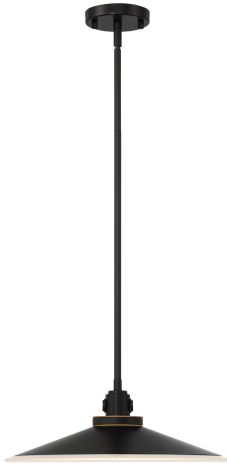

## DECKARD, 16IN INTEGRATED LED OUTDOOR PENDANT

### PRODUCT DETAILS

|                         |   |                |
|-------------------------|---|----------------|
| No.                     | : | 47405-011      |
| Product Color           | : | GOLD-BLACK MIX |
| Shade / Accent Colour   | : | FROSTED        |
| Shade / Accent Material | : | GLASS          |
| Diameter                | : | 16"            |
| Height                  | : | 4.5"           |
| Weight                  | : | 10.8LBS        |
| Shade Height            | : | 2"             |
| Shade Diameter          | : | 16"            |

### OPTIONS AVAILABLE

| ITEM NO.  | FINISH         | SHADE |
|-----------|----------------|-------|
| 47405-011 | GOLD-BLACK MIX | BLACK |