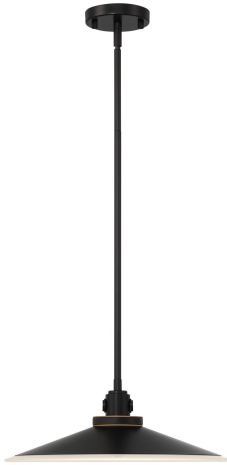

## DECKARD, 16IN INTEGRATED LED OUTDOOR PENDANT

### PRODUCT DETAILS

No.	:	47405-011
Product Color	:	GOLD-BLACK MIX
Shade / Accent Colour	:	FROSTED
Shade / Accent Material	:	GLASS
Diameter	:	16"
Height	:	4.5"
Weight	:	10.8LBS
Shade Height	:	2"
Shade Diameter	:	16"

### OPTIONS AVAILABLE

ITEM NO.	FINISH	SHADE
47405-011	GOLD-BLACK MIX	BLACK

### TECHNICAL DETAILS

Hanging Support Type	:	ROD
Canopy / Backplate Height	:	1.5"
Canopy / Backplate Dia.	:	4.75"
IP Rating	:	IP44
Beam Angle	:	180