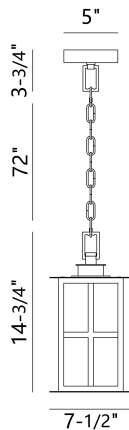

GREYSON, 16IN INTEGRATED LED OUTDOOR PENDANT

PRODUCT DETAILS

No.	:	47388-017
Product Color	:	BRASS-BLACK MIX
Shade / Accent Colour	:	CLEAR
Shade / Accent Material	:	GLASS
Length	:	7.5"
Width	:	7.5"
Height	:	16"
Ext	:	9.25"
Weight	:	10.8LBS
Shade Length	:	6"
Shade Width	:	6"
Shade Height	:	10.75"

LIGHT SOURCE DETAILS

Number of Bulbs	:	1
Light Source	:	LED
Light Source Type	:	INTEGRATED LED
Bulb Voltage	:	36V
Wattage	:	1 X 12W
Total Wattage	:	12W
Delivered Lumens	:	575LM
Kelvin	:	3000K
CRI	:	90
Bulb Included	:	YES
Dimmable	:	YES

OPTIONS AVAILABLE

ITEM NO.	FINISH	SHADE
47388-017	BRASS-BLACK MIX	CLEAR

TECHNICAL DETAILS

Hanging Support Type	:	ROD
Canopy / Backplate Length	:	5"
Canopy / Backplate Height	:	1.25"
Canopy / Backplate Width	:	5"
IP Rating	:	IP44
Title 24	:	YES
Beam Angle	:	120