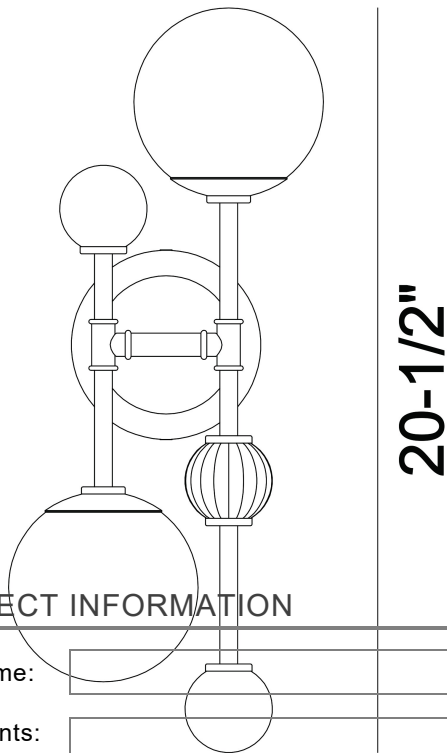

TRAITON, 2-LIGHT 20IN WALL SCONCE

PRODUCT DETAILS

No.	:	47359-017
Product Color	:	GOLD
Shade / Accent Colour	:	CLEAR
Shade / Accent Material	:	GLASS
Length	:	8"
Width	:	5"
Height	:	20"
Ext	:	6"
Weight	:	4.2LBS
Shade Height	:	4"
Shade Diameter	:	5"

LIGHT SOURCE DETAILS

Number of Bulbs	:	2
Light Source Type	:	B10
Bulb Voltage	:	120V
Socket Type	:	E12 / E26
Wattage	:	2 X 60W
Total Wattage	:	120 / 60W
Delivered Lumens	:	~LM
Bulb Included	:	NO
Dimmable	:	YES

OPTIONS AVAILABLE

ITEM NO. 47359-017	FINISH GOLD	SHADE CLEAR
------------------------------	-----------------------	-----------------------

TECHNICAL DETAILS

Hanging Support Type	:	J-BOX
Canopy / Backplate Height	:	1"
Canopy / Backplate Dia.	:	5"
IP Rating	:	IP22
Beam Angle	:	180