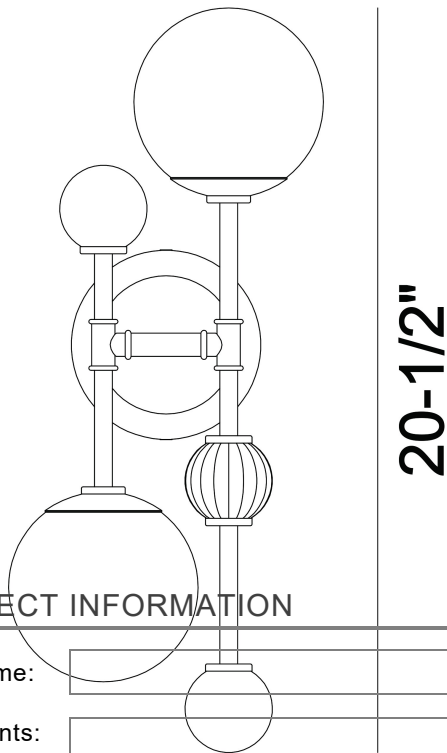

TRAITON, 2-LIGHT 20IN WALL SCONCE

PRODUCT DETAILS

No.	:	47359-017
Product Color	:	GOLD
Shade / Accent Colour	:	CLEAR
Shade / Accent Material	:	GLASS
Length	:	8"
Width	:	5"
Height	:	20"
Ext	:	6"
Weight	:	4.2LBS
Shade Height	:	4"
Shade Diameter	:	5"

LIGHT SOURCE DETAILS

Number of Bulbs	:	2
Light Source Type	:	B10
Bulb Voltage	:	120V
Socket Type	:	E12 / E26
Wattage	:	2 X 60W
Total Wattage	:	120 / 60W
Delivered Lumens	:	~LM
Bulb Included	:	NO
Dimmable	:	YES

OPTIONS AVAILABLE

ITEM NO.	FINISH	SHADE
47359-017	GOLD	CLEAR

TECHNICAL DETAILS

Hanging Support Type	:	J-BOX
Canopy / Backplate Height	:	1"
Canopy / Backplate Dia.	:	5"
IP Rating	:	IP22
Beam Angle	:	180

PROJECT INFORMATION