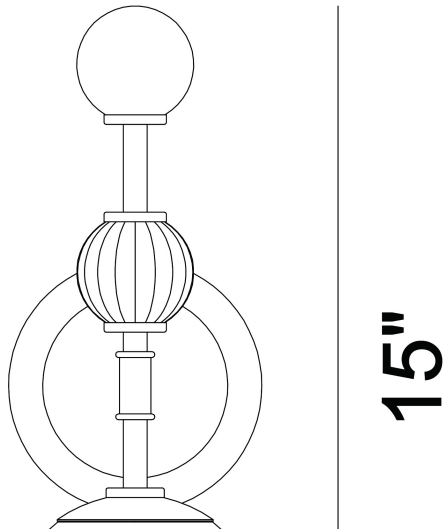

TRAITON, 15IN WALL SCONCE

PRODUCT DETAILS

| | | |
|-------------------------|---|-----------|
| No. | : | 47358-010 |
| Product Color | : | GOLD |
| Shade / Accent Colour | : | CLEAR |
| Shade / Accent Material | : | GLASS |
| Length | : | 6" |
| Width | : | 5" |
| Height | : | 15" |
| Ext | : | 6" |
| Weight | : | 2.4LBS |
| Shade Height | : | 4" |
| Shade Diameter | : | 5" |

LIGHT SOURCE DETAILS

| | | |
|-------------------|---|---------|
| Number of Bulbs | : | 1 |
| Light Source Type | : | B10 |
| Bulb Voltage | : | 120V |
| Socket Type | : | E12 |
| Wattage | : | 1 X 60W |
| Total Wattage | : | 60W |
| Bulb Included | : | NO |
| Dimmable | : | YES |

OPTIONS AVAILABLE

| | | |
|-----------------|---------------|--------------|
| ITEM NO. | FINISH | SHADE |
| 47358-010 | GOLD | CLEAR |

TECHNICAL DETAILS

| | | |
|---------------------------|---|-------|
| Hanging Support Type | : | J-BOX |
| Canopy / Backplate Height | : | 1" |
| Canopy / Backplate Dia. | : | 5" |
| Mounting | : | UP |
| IP Rating | : | IP22 |
| Beam Angle | : | 180 |