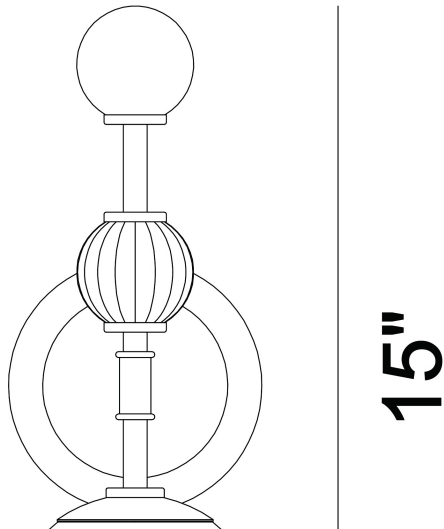

TRAITON, 15IN WALL SCONCE

PRODUCT DETAILS

No.	:	47358-010
Product Color	:	GOLD
Shade / Accent Colour	:	CLEAR
Shade / Accent Material	:	GLASS
Length	:	6"
Width	:	5"
Height	:	15"
Ext	:	6"
Weight	:	2.4LBS
Shade Height	:	4"
Shade Diameter	:	5"

LIGHT SOURCE DETAILS

Number of Bulbs	:	1
Light Source Type	:	B10
Bulb Voltage	:	120V
Socket Type	:	E12
Wattage	:	1 X 60W
Total Wattage	:	60W
Bulb Included	:	NO
Dimmable	:	YES

OPTIONS AVAILABLE

ITEM NO. 47358-010	FINISH GOLD	SHADE CLEAR
------------------------------	-----------------------	-----------------------

TECHNICAL DETAILS

Hanging Support Type	:	J-BOX
Canopy / Backplate Height	:	1"
Canopy / Backplate Dia.	:	5"
Mounting	:	UP
IP Rating	:	IP22
Beam Angle	:	180

PROJECT INFORMATION

 Job Name: Date: Type:

 Comments: