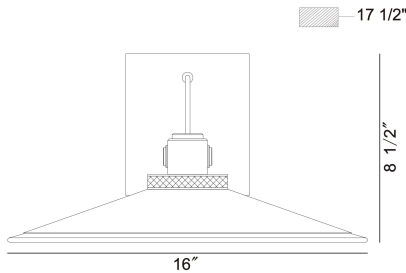

DECKARD, 16IN INTEGRATED LED OUTDOOR WALL LANTERN

PRODUCT DETAILS

No.	:	47357-013
Product Color	:	GOLD-BLACK MIX
Shade / Accent Colour	:	FROSTED
Shade / Accent Material	:	GLASS
Diameter	:	16"
Height	:	8.5"
Ext	:	17.75"
Weight	:	9.4LBS
Shade Height	:	2"
Shade Diameter	:	16"

LIGHT SOURCE DETAILS

Number of Bulbs	:	1
Light Source	:	LED
Light Source Type	:	INTEGRATED LED
Bulb Voltage	:	36V
Wattage	:	1 X 14W
Total Wattage	:	14W
Delivered Lumens	:	284LM
Kelvin	:	3000K
CRI	:	90
Bulb Included	:	YES
Dimmable	:	YES

OPTIONS AVAILABLE

ITEM NO.	FINISH	SHADE
47357-013	GOLD-BLACK MIX	BLACK

TECHNICAL DETAILS

Hanging Support Type	:	J-BOX
Canopy / Backplate Length	:	5.5"
Canopy / Backplate Height	:	6.25"
Canopy / Backplate Width	:	1.5"
IP Rating	:	IP44
Beam Angle	:	180