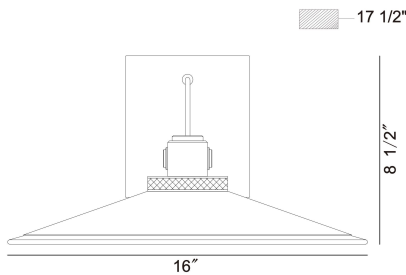

DECKARD, 16IN INTEGRATED LED OUTDOOR WALL LANTERN

PRODUCT DETAILS

No.	:	47357-013
Product Color	:	GOLD-BLACK MIX
Shade / Accent Colour	:	FROSTED
Shade / Accent Material	:	GLASS
Diameter	:	16"
Height	:	8.5"
Ext	:	17.75"
Weight	:	9.4LBS
Shade Height	:	2"
Shade Diameter	:	16"

OPTIONS AVAILABLE

ITEM NO.	FINISH	SHADE
47357-013	GOLD-BLACK MIX	BLACK

TECHNICAL DETAILS

Hanging Support Type	:	J-BOX
Canopy / Backplate Length	:	5.5"
Canopy / Backplate Height	:	6.25"
Canopy / Backplate Width	:	1.5"
IP Rating	:	IP44
Beam Angle	:	180