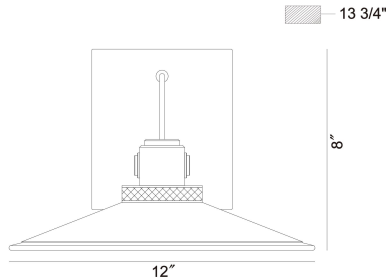

DECKARD, 12IN INTEGRATED LED OUTDOOR WALL LANTERN

PRODUCT DETAILS

No.	:	47356-016
Product Color	:	GOLD-BLACK MIX
Shade / Accent Colour	:	FROSTED
Shade / Accent Material	:	GLASS
Diameter	:	12"
Height	:	8"
Ext	:	13.75"
Weight	:	6.3LBS
Shade Height	:	2"
Shade Diameter	:	12"

OPTIONS AVAILABLE

ITEM NO.	FINISH	SHADE
47356-016	GOLD-BLACK MIX	BLACK

TECHNICAL DETAILS

Hanging Support Type	:	J-BOX
Canopy / Backplate Length	:	5.5"
Canopy / Backplate Height	:	6.25"
Canopy / Backplate Width	:	1.5"
IP Rating	:	IP44
Beam Angle	:	180