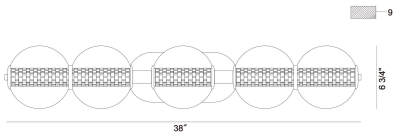

### PRODUCT DETAILS

No.	:	47258-020
Product Color	:	CHROME
Shade / Accent Colour	:	CLEAR
Shade / Accent Material	:	GLASS
Length	:	38"
Height	:	6.75"
Ext	:	9"
Weight	:	9LBS
Shade Diameter	:	6.75"

### LIGHT SOURCE DETAILS

Number of Bulbs	:	1
Light Source	:	LED
Light Source Type	:	INTEGRATED LED
Bulb Voltage	:	36V
Wattage	:	1 X 25W
Total Wattage	:	25W
Delivered Lumens	:	2511LM
Kelvin	:	3000K
CRI	:	90
Bulb Included	:	YES
Dimmable	:	YES

### TECHNICAL DETAILS

Hanging Support Type	:	J-BOX
Canopy / Backplate Length	:	12"
Canopy / Backplate Height	:	5.25"
Canopy / Backplate Width	:	1.5"
IP Rating	:	IP22
Title 24	:	YES
Beam Angle	:	360