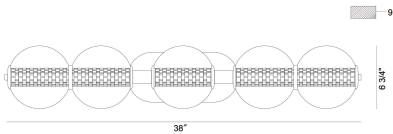

ATOMO, 5-LIGHT 38IN INTEGRATED LED VANITY

PRODUCT DETAILS

No.	:	47258-020
Product Color	:	CHROME
Shade / Accent Colour	:	CLEAR
Shade / Accent Material	:	GLASS
Length	:	38"
Height	:	6.75"
Ext	:	9"
Weight	:	9LBS
Shade Diameter	:	6.75"

LIGHT SOURCE DETAILS

Number of Bulbs	:	1
Light Source	:	LED
Light Source Type	:	INTEGRATED LED
Bulb Voltage	:	36V
Wattage	:	1 X 25W
Total Wattage	:	25W
Delivered Lumens	:	2511LM
Kelvin	:	3000K
CRI	:	90
Bulb Included	:	YES
Dimmable	:	YES

OPTIONS AVAILABLE

ITEM NO.	FINISH	SHADE
47258-013	GOLD	CLEAR
47258-020	CHROME	CLEAR

TECHNICAL DETAILS

Hanging Support Type	:	J-BOX
Canopy / Backplate Length	:	12"
Canopy / Backplate Height	:	5.25"
Canopy / Backplate Width	:	1.5"
IP Rating	:	IP22
Title 24	:	YES
Beam Angle	:	360