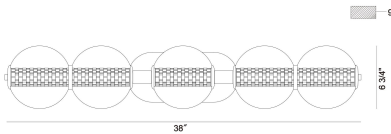

ATOMO, 5-LIGHT 38IN INTEGRATED LED VANITY

PRODUCT DETAILS

No.	:	47258-013
Product Color	:	GOLD
Shade / Accent Colour	:	CLEAR
Shade / Accent Material	:	GLASS
Length	:	38"
Height	:	6.75"
Ext	:	9"
Weight	:	9LBS
Shade Diameter	:	6.75"

LIGHT SOURCE DETAILS

Number of Bulbs	:	1
Light Source	:	LED
Light Source Type	:	INTEGRATED LED
Bulb Voltage	:	36V
Wattage	:	1 X 25W
Total Wattage	:	25W
Delivered Lumens	:	2511LM
Kelvin	:	3000K
CRI	:	90
Bulb Included	:	YES
Dimmable	:	YES

OPTIONS AVAILABLE

ITEM NO.	FINISH	SHADE
47258-013	GOLD	CLEAR
47258-020	CHROME	CLEAR

TECHNICAL DETAILS

Hanging Support Type	:	J-BOX
Canopy / Backplate Length	:	12"
Canopy / Backplate Height	:	5.25"
Canopy / Backplate Width	:	1.5"
IP Rating	:	IP22
Title 24	:	YES
Beam Angle	:	360