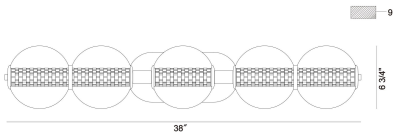

ATOMO, 5-LIGHT 38IN INTEGRATED LED VANITY

PRODUCT DETAILS

No.	:	47258-013
Product Color	:	GOLD
Shade / Accent Colour	:	CLEAR
Shade / Accent Material	:	GLASS
Length	:	38"
Height	:	6.75"
Ext	:	9"
Weight	:	9LBS
Shade Diameter	:	6.75"

LIGHT SOURCE DETAILS

Number of Bulbs	:	1
Light Source	:	LED
Light Source Type	:	INTEGRATED LED
Bulb Voltage	:	36V
Wattage	:	1 X 25W
Total Wattage	:	25W
Delivered Lumens	:	2511LM
Kelvin	:	3000K
CRI	:	90
Bulb Included	:	YES
Dimmable	:	YES

OPTIONS AVAILABLE

ITEM NO.	FINISH	SHADE
47258-013	GOLD	CLEAR
47258-020	CHROME	CLEAR

TECHNICAL DETAILS

Hanging Support Type	:	J-BOX
Canopy / Backplate Length	:	12"
Canopy / Backplate Height	:	5.25"
Canopy / Backplate Width	:	1.5"
IP Rating	:	IP22
Title 24	:	YES
Beam Angle	:	360