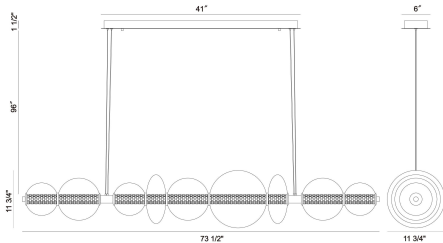

ATOMO, 9-LIGHT 74IN INTEGRATED LED LINEAR CHANDELIER

PRODUCT DETAILS

| | | |
|-------------------------|---|-----------|
| No. | : | 47257-047 |
| Product Color | : | CHROME |
| Shade / Accent Colour | : | SMOKE |
| Shade / Accent Material | : | GLASS |
| Length | : | 73.5" |
| Diameter | : | 12" |
| Weight | : | 21.4LBS |
| Shade Diameter | : | 12" |

LIGHT SOURCE DETAILS

| | | |
|-------------------|---|----------------|
| Number of Bulbs | : | 1 |
| Light Source | : | LED |
| Light Source Type | : | INTEGRATED LED |
| Bulb Voltage | : | 36V |
| Wattage | : | 1 X 50W |
| Total Wattage | : | 50W |
| Delivered Lumens | : | 1553LM |
| Kelvin | : | 3000K |
| CRI | : | 90 |
| Bulb Included | : | YES |
| Dimmable | : | YES |

TECHNICAL DETAILS

| | | |
|---------------------------|---|----------------|
| Hanging Support Type | : | AIRCRAFT CABLE |
| Canopy / Backplate Length | : | 41" |
| Canopy / Backplate Height | : | 1.5" |
| Canopy / Backplate Width | : | 6" |
| IP Rating | : | IP22 |
| Beam Angle | : | 360 |