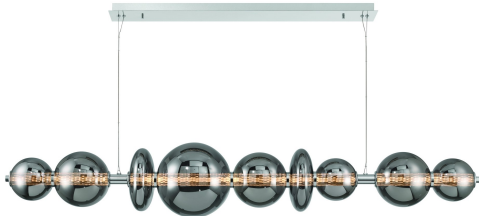

ATOMO, 9-LIGHT 74IN INTEGRATED LED LINEAR CHANDELIER

PRODUCT DETAILS

No.	:	47257-047
Product Color	:	CHROME
Shade / Accent Colour	:	SMOKE
Shade / Accent Material	:	GLASS
Length	:	73.5"
Diameter	:	12"
Height	:	11.75"
Weight	:	21.4LBS
Shade Diameter	:	11.75"

LIGHT SOURCE DETAILS

Number of Bulbs	:	3
Light Source	:	LED
Light Source Type	:	INTEGRATED LED
Bulb Voltage	:	36V
Wattage	:	3 X 50W
Total Wattage	:	50W
Delivered Lumens	:	5731LM
Kelvin	:	3000K
CRI	:	90
Bulb Included	:	YES
Dimmable	:	YES

OPTIONS AVAILABLE

ITEM NO.	FINISH	SHADE
47257-016	GOLD	CLEAR
47257-023	GOLD	SMOKE
47257-030	CHROME	CLEAR
47257-047	CHROME	SMOKE

TECHNICAL DETAILS

Hanging Support Type	:	AIRCRAFT CABLE
Canopy / Backplate Length	:	41"
Canopy / Backplate Height	:	1.5"
Canopy / Backplate Width	:	6"
IP Rating	:	IP22
Beam Angle	:	360