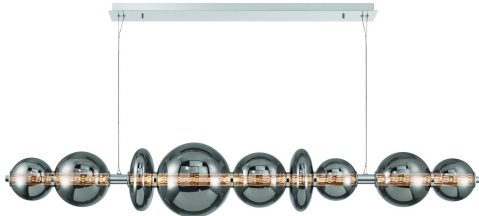

ATOMO, 9-LIGHT 74IN INTEGRATED LED LINEAR CHANDELIER

PRODUCT DETAILS

No.	:	47257-047
Product Color	:	CHROME
Shade / Accent Colour	:	SMOKE
Shade / Accent Material	:	GLASS
Length	:	73.5"
Diameter	:	12"
Weight	:	21.4LBS
Shade Diameter	:	12"

LIGHT SOURCE DETAILS

Number of Bulbs	:	1
Light Source	:	LED
Light Source Type	:	INTEGRATED LED
Bulb Voltage	:	36V
Wattage	:	1 X 50W
Total Wattage	:	50W
Delivered Lumens	:	1553LM
Kelvin	:	3000K
CRI	:	90
Bulb Included	:	YES
Dimmable	:	YES

OPTIONS AVAILABLE

ITEM NO.	FINISH	SHADE
47257-016	GOLD	CLEAR
47257-023	GOLD	SMOKE
47257-030	CHROME	CLEAR
47257-047	CHROME	SMOKE

TECHNICAL DETAILS

Hanging Support Type	:	AIRCRAFT CABLE
Canopy / Backplate Length	:	41"
Canopy / Backplate Height	:	1.5"
Canopy / Backplate Width	:	6"
IP Rating	:	IP22
Beam Angle	:	360