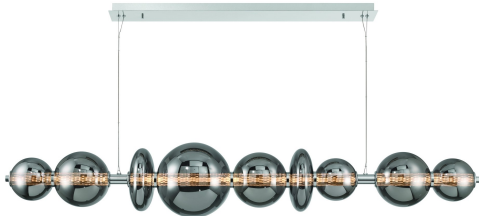

ATOMO, 9-LIGHT 74IN INTEGRATED LED LINEAR CHANDELIER

PRODUCT DETAILS

| | | |
|-------------------------|---|-----------|
| No. | : | 47257-047 |
| Product Color | : | CHROME |
| Shade / Accent Colour | : | SMOKE |
| Shade / Accent Material | : | GLASS |
| Length | : | 73.5" |
| Diameter | : | 12" |
| Weight | : | 21.4LBS |
| Shade Diameter | : | 12" |

LIGHT SOURCE DETAILS

| | | |
|-------------------|---|----------------|
| Number of Bulbs | : | 1 |
| Light Source | : | LED |
| Light Source Type | : | INTEGRATED LED |
| Bulb Voltage | : | 36V |
| Wattage | : | 1 X 50W |
| Total Wattage | : | 50W |
| Delivered Lumens | : | 1553LM |
| Kelvin | : | 3000K |
| CRI | : | 90 |
| Bulb Included | : | YES |
| Dimmable | : | YES |

TECHNICAL DETAILS

| | | |
|---------------------------|---|----------------|
| Hanging Support Type | : | AIRCRAFT CABLE |
| Canopy / Backplate Length | : | 41" |
| Canopy / Backplate Height | : | 1.5" |
| Canopy / Backplate Width | : | 6" |
| IP Rating | : | IP22 |
| Beam Angle | : | 360 |