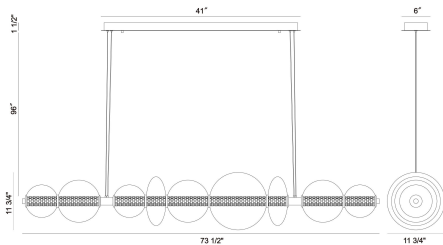

ATOMO, 9-LIGHT 74IN INTEGRATED LED LINEAR CHANDELIER

PRODUCT DETAILS

No.	:	47257-047
Product Color	:	CHROME
Shade / Accent Colour	:	SMOKE
Shade / Accent Material	:	GLASS
Length	:	73.5"
Diameter	:	12"
Weight	:	21.4LBS
Shade Diameter	:	12"

LIGHT SOURCE DETAILS

Number of Bulbs	:	1
Light Source	:	LED
Light Source Type	:	INTEGRATED LED
Bulb Voltage	:	36V
Wattage	:	1 X 50W
Total Wattage	:	50W
Delivered Lumens	:	1553LM
Kelvin	:	3000K
CRI	:	90
Bulb Included	:	YES
Dimmable	:	YES

OPTIONS AVAILABLE

ITEM NO.	FINISH	SHADE
47257-016	GOLD	CLEAR
47257-023	GOLD	SMOKE
47257-030	CHROME	CLEAR
47257-047	CHROME	SMOKE

TECHNICAL DETAILS

Hanging Support Type	:	AIRCRAFT CABLE
Canopy / Backplate Length	:	41"
Canopy / Backplate Height	:	1.5"
Canopy / Backplate Width	:	6"
IP Rating	:	IP22
Beam Angle	:	360