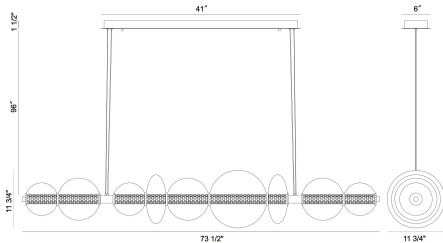

ATOMO, 9-LIGHT 74IN INTEGRATED LED LINEAR CHANDELIER

PRODUCT DETAILS

No.	:	47257-047
Product Color	:	CHROME
Shade / Accent Colour	:	SMOKE
Shade / Accent Material	:	GLASS
Length	:	73.5"
Diameter	:	12"
Height	:	11.75"
Weight	:	21.4LBS
Shade Diameter	:	11.75"

LIGHT SOURCE DETAILS

Number of Bulbs	:	3
Light Source	:	LED
Light Source Type	:	INTEGRATED LED
Bulb Voltage	:	36V
Wattage	:	3 X 50W
Total Wattage	:	50W
Delivered Lumens	:	5731LM
Kelvin	:	3000K
CRI	:	90
Bulb Included	:	YES
Dimmable	:	YES

OPTIONS AVAILABLE

ITEM NO.	FINISH	SHADE
47257-016	GOLD	CLEAR
47257-023	GOLD	SMOKE
47257-030	CHROME	CLEAR
47257-047	CHROME	SMOKE

TECHNICAL DETAILS

Hanging Support Type	:	AIRCRAFT CABLE
Canopy / Backplate Length	:	41"
Canopy / Backplate Height	:	1.5"
Canopy / Backplate Width	:	6"
IP Rating	:	IP22
Beam Angle	:	360