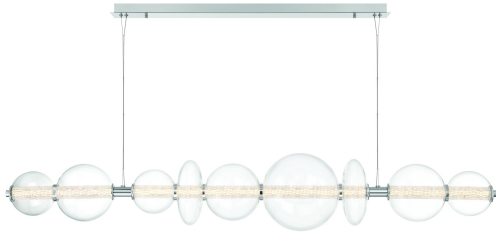

ATOMO, 9-LIGHT 74IN INTEGRATED LED LINEAR CHANDELIER

PRODUCT DETAILS

No.	:	47257-030
Product Color	:	CHROME
Shade / Accent Colour	:	CLEAR
Shade / Accent Material	:	GLASS
Length	:	73.5"
Diameter	:	12"
Weight	:	21.4LBS
Shade Diameter	:	12"

LIGHT SOURCE DETAILS

Number of Bulbs	:	1
Light Source	:	LED
Light Source Type	:	INTEGRATED LED
Bulb Voltage	:	36V
Wattage	:	1 X 50W
Total Wattage	:	50W
Delivered Lumens	:	5731LM
Kelvin	:	3000K
CRI	:	90
Bulb Included	:	YES
Dimmable	:	YES

OPTIONS AVAILABLE

ITEM NO.	FINISH	SHADE
47257-016	GOLD	CLEAR
47257-023	GOLD	SMOKE
47257-030	CHROME	CLEAR
47257-047	CHROME	SMOKE

TECHNICAL DETAILS

Hanging Support Type	:	AIRCRAFT CABLE
Canopy / Backplate Length	:	41"
Canopy / Backplate Height	:	1.5"
Canopy / Backplate Width	:	6"
IP Rating	:	IP22
Beam Angle	:	360