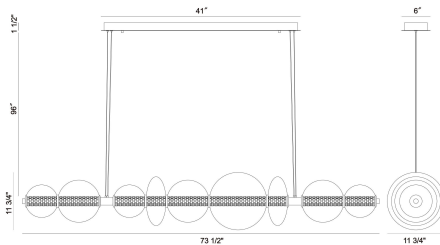

ATOMO, 9-LIGHT 74IN INTEGRATED LED LINEAR CHANDELIER

PRODUCT DETAILS

No.	:	47257-030
Product Color	:	CHROME
Shade / Accent Colour	:	CLEAR
Shade / Accent Material	:	GLASS
Length	:	73.5"
Diameter	:	12"
Weight	:	21.4LBS
Shade Diameter	:	12"

LIGHT SOURCE DETAILS

Number of Bulbs	:	1
Light Source	:	LED
Light Source Type	:	INTEGRATED LED
Bulb Voltage	:	36V
Wattage	:	1 X 50W
Total Wattage	:	50W
Delivered Lumens	:	5731LM
Kelvin	:	3000K
CRI	:	90
Bulb Included	:	YES
Dimmable	:	YES

OPTIONS AVAILABLE

ITEM NO.	FINISH	SHADE
47257-016	GOLD	CLEAR
47257-023	GOLD	SMOKE
47257-030	CHROME	CLEAR
47257-047	CHROME	SMOKE

TECHNICAL DETAILS

Hanging Support Type	:	AIRCRAFT CABLE
Canopy / Backplate Length	:	41"
Canopy / Backplate Height	:	1.5"
Canopy / Backplate Width	:	6"
IP Rating	:	IP22
Beam Angle	:	360