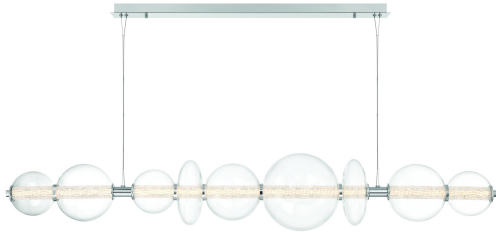

# ATOMO, 9-LIGHT 74IN INTEGRATED LED LINEAR CHANDELIER

## PRODUCT DETAILS

No.	:	47257-030
Product Color	:	CHROME
Shade / Accent Colour	:	CLEAR
Shade / Accent Material	:	GLASS
Length	:	73.5"
Diameter	:	12"
Weight	:	21.4LBS
Shade Diameter	:	12"

## LIGHT SOURCE DETAILS

Number of Bulbs	:	1
Light Source	:	LED
Light Source Type	:	INTEGRATED LED
Bulb Voltage	:	36V
Wattage	:	1 X 50W
Total Wattage	:	50W
Delivered Lumens	:	5731LM
Kelvin	:	3000K
CRI	:	90
Bulb Included	:	YES
Dimmable	:	YES

## TECHNICAL DETAILS

Hanging Support Type	:	AIRCRAFT CABLE
Canopy / Backplate Length	:	41"
Canopy / Backplate Height	:	1.5"
Canopy / Backplate Width	:	6"
IP Rating	:	IP22
Beam Angle	:	360