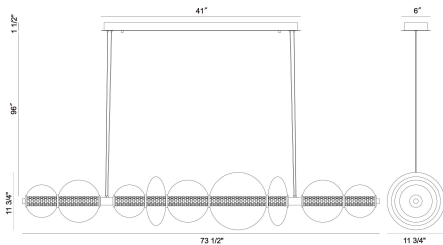

PROJECT INFORMATION

Job Name: Date: Type:

Comments: