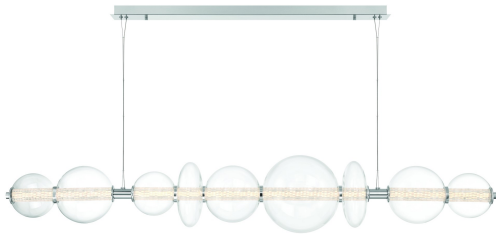

ATOMO, 9-LIGHT 74IN INTEGRATED LED LINEAR CHANDELIER

PRODUCT DETAILS

No.	:	47257-030
Product Color	:	CHROME
Shade / Accent Colour	:	CLEAR
Shade / Accent Material	:	GLASS
Length	:	73.5"
Diameter	:	12"
Weight	:	21.4LBS
Shade Diameter	:	12"

LIGHT SOURCE DETAILS

Number of Bulbs	:	1
Light Source	:	LED
Light Source Type	:	INTEGRATED LED
Bulb Voltage	:	36V
Wattage	:	1 X 50W
Total Wattage	:	50W
Delivered Lumens	:	5731LM
Kelvin	:	3000K
CRI	:	90
Bulb Included	:	YES
Dimmable	:	YES

TECHNICAL DETAILS

Hanging Support Type	:	AIRCRAFT CABLE
Canopy / Backplate Length	:	41"
Canopy / Backplate Height	:	1.5"
Canopy / Backplate Width	:	6"
IP Rating	:	IP22
Beam Angle	:	360

OPTIONS AVAILABLE