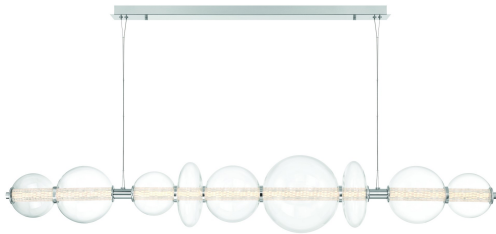

ATOMO, 9-LIGHT 74IN INTEGRATED LED LINEAR CHANDELIER

PRODUCT DETAILS

No.	:	47257-030
Product Color	:	CHROME
Shade / Accent Colour	:	CLEAR
Shade / Accent Material	:	GLASS
Length	:	73.5"
Diameter	:	12"
Height	:	11.75"
Weight	:	21.4LBS
Shade Diameter	:	11.75"

LIGHT SOURCE DETAILS

Number of Bulbs	:	3
Light Source	:	LED
Light Source Type	:	INTEGRATED LED
Bulb Voltage	:	36V
Wattage	:	3 X 50W
Total Wattage	:	50W
Delivered Lumens	:	5731LM
Kelvin	:	3000K
CRI	:	90
Bulb Included	:	YES
Dimmable	:	YES

TECHNICAL DETAILS

Hanging Support Type	:	AIRCRAFT CABLE
Canopy / Backplate Length	:	41"
Canopy / Backplate Height	:	1.5"
Canopy / Backplate Width	:	6"
IP Rating	:	IP22
Beam Angle	:	360

OPTIONS AVAILABLE