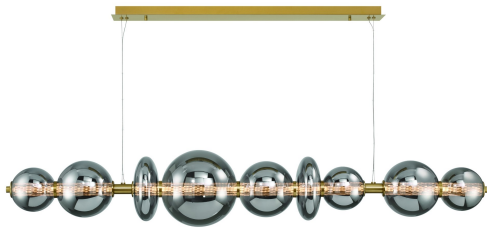

ATOMO, 9-LIGHT 74IN INTEGRATED LED LINEAR CHANDELIER

PRODUCT DETAILS

No.	:	47257-023
Product Color	:	GOLD
Shade / Accent Colour	:	SMOKE
Shade / Accent Material	:	GLASS
Length	:	73.5"
Diameter	:	12"
Weight	:	21.4LBS
Shade Diameter	:	12"

LIGHT SOURCE DETAILS

Number of Bulbs	:	1
Light Source	:	LED
Light Source Type	:	INTEGRATED LED
Bulb Voltage	:	36V
Wattage	:	1 X 50W
Total Wattage	:	50W
Delivered Lumens	:	1553LM
Kelvin	:	3000K
CRI	:	90
Bulb Included	:	YES
Dimmable	:	YES

TECHNICAL DETAILS

Hanging Support Type	:	AIRCRAFT CABLE
Canopy / Backplate Length	:	41"
Canopy / Backplate Height	:	1.5"
Canopy / Backplate Width	:	6"
IP Rating	:	IP22
Beam Angle	:	360

OPTIONS AVAILABLE