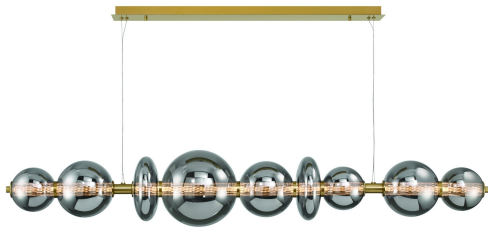

# ATOMO, 9-LIGHT 74IN INTEGRATED LED LINEAR CHANDELIER

## PRODUCT DETAILS

No.	:	47257-023
Product Color	:	GOLD
Shade / Accent Colour	:	SMOKE
Shade / Accent Material	:	GLASS
Length	:	73.5"
Diameter	:	12"
Height	:	11.75"
Weight	:	21.4LBS
Shade Diameter	:	11.75"

## LIGHT SOURCE DETAILS

Number of Bulbs	:	3
Light Source	:	LED
Light Source Type	:	INTEGRATED LED
Bulb Voltage	:	36V
Wattage	:	3 X 50W
Total Wattage	:	50W
Delivered Lumens	:	5731LM
Kelvin	:	3000K
CRI	:	90
Bulb Included	:	YES
Dimmable	:	YES

## TECHNICAL DETAILS

Hanging Support Type	:	AIRCRAFT CABLE
Canopy / Backplate Length	:	41"
Canopy / Backplate Height	:	1.5"
Canopy / Backplate Width	:	6"
IP Rating	:	IP22
Beam Angle	:	360