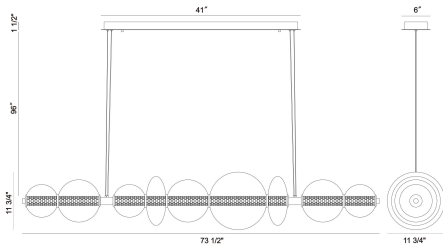

OPTIONS AVAILABLE

ITEM NO.	FINISH	SHADE
47257-016	GOLD	CLEAR
47257-023	GOLD	SMOKE
47257-030	CHROME	CLEAR
47257-047	CHROME	SMOKE
47257-061