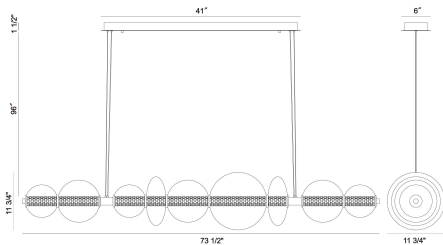

OPTIONS AVAILABLE

ITEM NO.	FINISH	SHADE
47257-016	GOLD	CLEAR
47257-023	GOLD	SMOKE
47257-030	CHROME	CLEAR
47257-047	CHROME	SMOKE