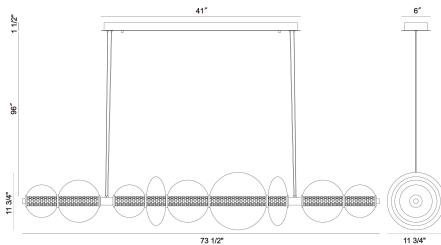

OPTIONS AVAILABLE

ITEM NO.	FINISH	SHADE
47257-016	GOLD	CLEAR
47257-023	GOLD	SMOKE
47257-030	CHROME	CLEAR
47257-047	CHROME	SMOKE